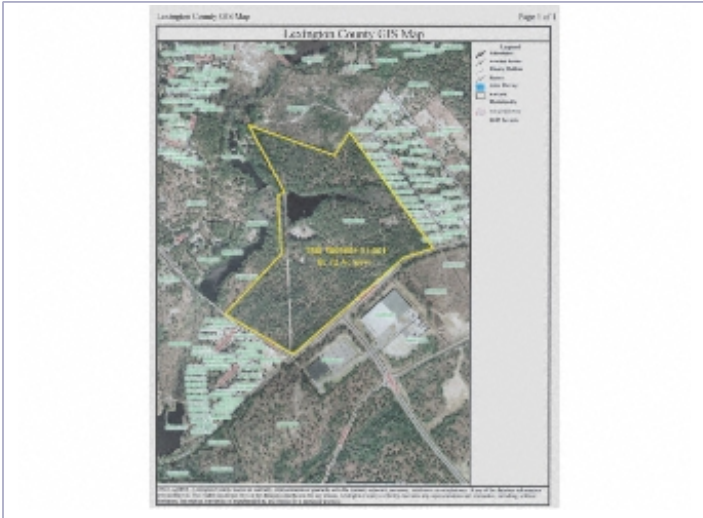

Prepared For: Tom Mauldin

**Old Barnwell Rd @ Enterprise Pkwy
West Columbia, SC 29170**

County: Lexington
Property Type: Land
 Industrial (land)
Price: \$2,680,080
Status: Active
LoopNet ID: 15496503

<http://listing.loopnet.com/15496503>

Unit #	Price	Price Per	Size	Min Divisible	Maximum Contiguous	Unit Type
	\$2,680,080	(\$39,000/Acres)	68.72 Acres			Industrial (land)

Property Description

Unimproved acreage

Location Description

Industrial property located across Old Barnwell Road from C A E Industrial Park